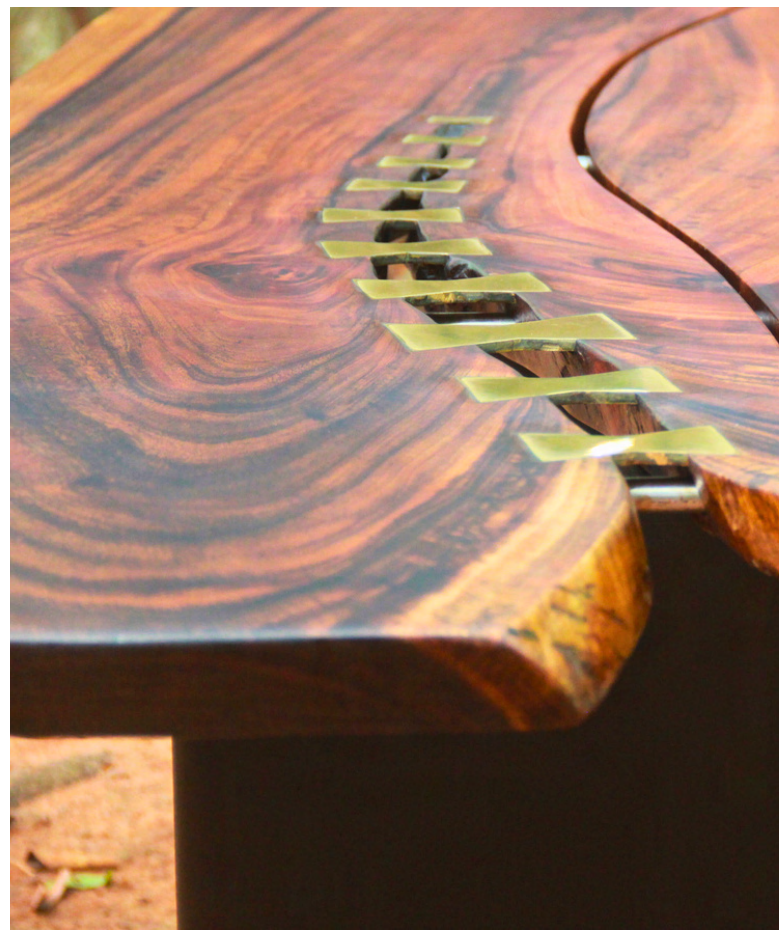

Made from a single piece of wood or multiple, every live edge conference table we produce is unique and organic.

The natural edges of the wood can be left unfinished or stained and sealed to create a variety of looks. Live edge tables are often made from reclaimed wood, which adds to their sustainability and gives them a sense of history.

They can be made from a variety of woods. They can be a focal point in any room and add a touch of luxury and style.