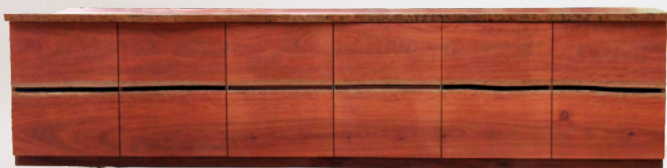

Secretary

Suave

Gold

Contemporary

Classic

Dresser

Shelves & Partition

Live Edge Shelf