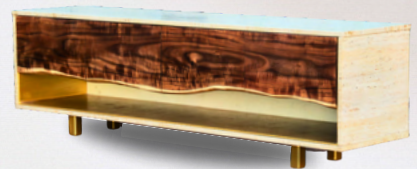

Secretary

Suave

Gold

Contemporary

Classic

Dresser

Shelves & Partition

Live Edge Shelf