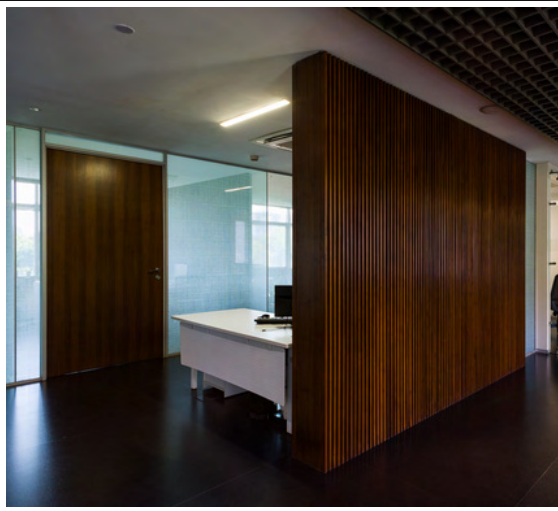

Interior Design

Our interior design services are tailored to meet the unique needs and aspirations of our clients. We believe that a well-designed space can transform the way we live, work, and connect with our surroundings.

Our team of designers works closely with you to understand your vision, preferences, and lifestyle, ensuring that every aspect of the design reflects your personality and enhances your living experience.