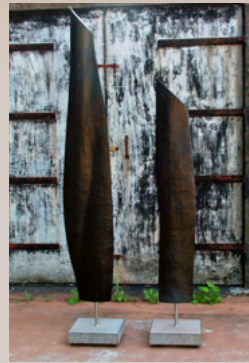

Art Pieces & Furnishings